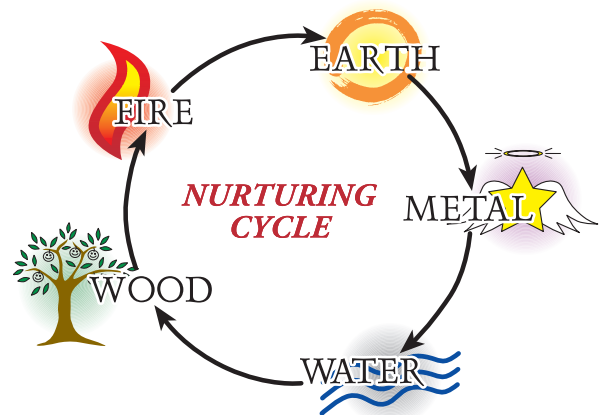

# Багана Map

**EARTH**= *Nurturing and grounded energy*

- yellows, oranges, browns
- flat rectangular and square shapes

**METAL**= *Transforming and creative energy*

- white, pastels, metal tones
- round, curved shapes

**WOOD**= *Focused and directed energy*

- greens
- tall columnar, upright rectangular shapes

**FIRE**= *Vibrant and active energy*

- reds
- triangular, pointed shapes

**WATER**= *Energizing and introspective energy*

- black, dark tones
- freeform, abstract shapes

## HOW TO POSITION THE BAGUA MAP:

One of the main tools used in Feng Shui is the Bagua. The Bagua is an energetic grid or map that is placed over your home or office. It is used to determine how energy flows within a defined space. It is composed of 9 separate sections. Each section corresponds to a particular life energy. When placing the Bagua over your home or office, you may find that several of your rooms flow into more than one Bagua area, this is fine. You are using the map to determine where these life energy areas lay within your space so that you will be able to evaluate the specific areas of improvement in your life.