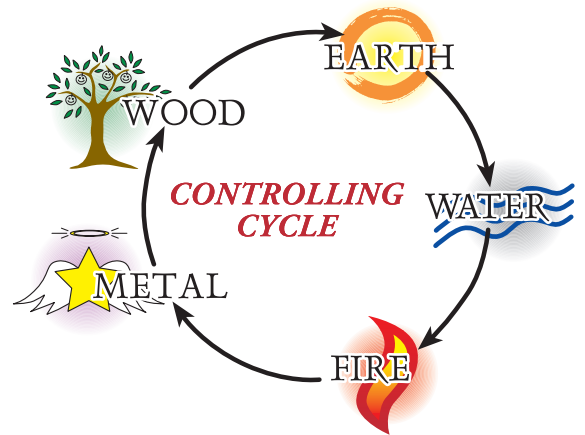

# Багана Map

**EARTH**= *Nurturing and grounded energy*

- yellows, oranges, browns
- flat rectangular and square shapes

**METAL**= *Transforming and creative energy*

- white, pastels, metal tones
- round, curved shapes

**WOOD**= *Focused and directed energy*

- greens
- tall columnar, upright rectangular shapes

**FIRE**= *Vibrant and active energy*

- reds
- triangular, pointed shapes

**WATER**= *Energizing and introspective energy*

- black, dark tones
- freeform, abstract shapes

## HOW TO POSITION THE BAGUA MAP:

One of the main tools used in Feng Shui is the Bagua. The Bagua is an energetic grid or map that is placed over your home or office. It is used to determine how energy flows within a defined space. It is composed of 9 separate sections. Each section corresponds to a particular life energy. When placing the Bagua over your home or office, you may find that several of your rooms flow into more than one Bagua area, this is fine. You are using the map to determine where these life energy areas lay within your space so that you will be able to evaluate the specific areas of improvement in your life.