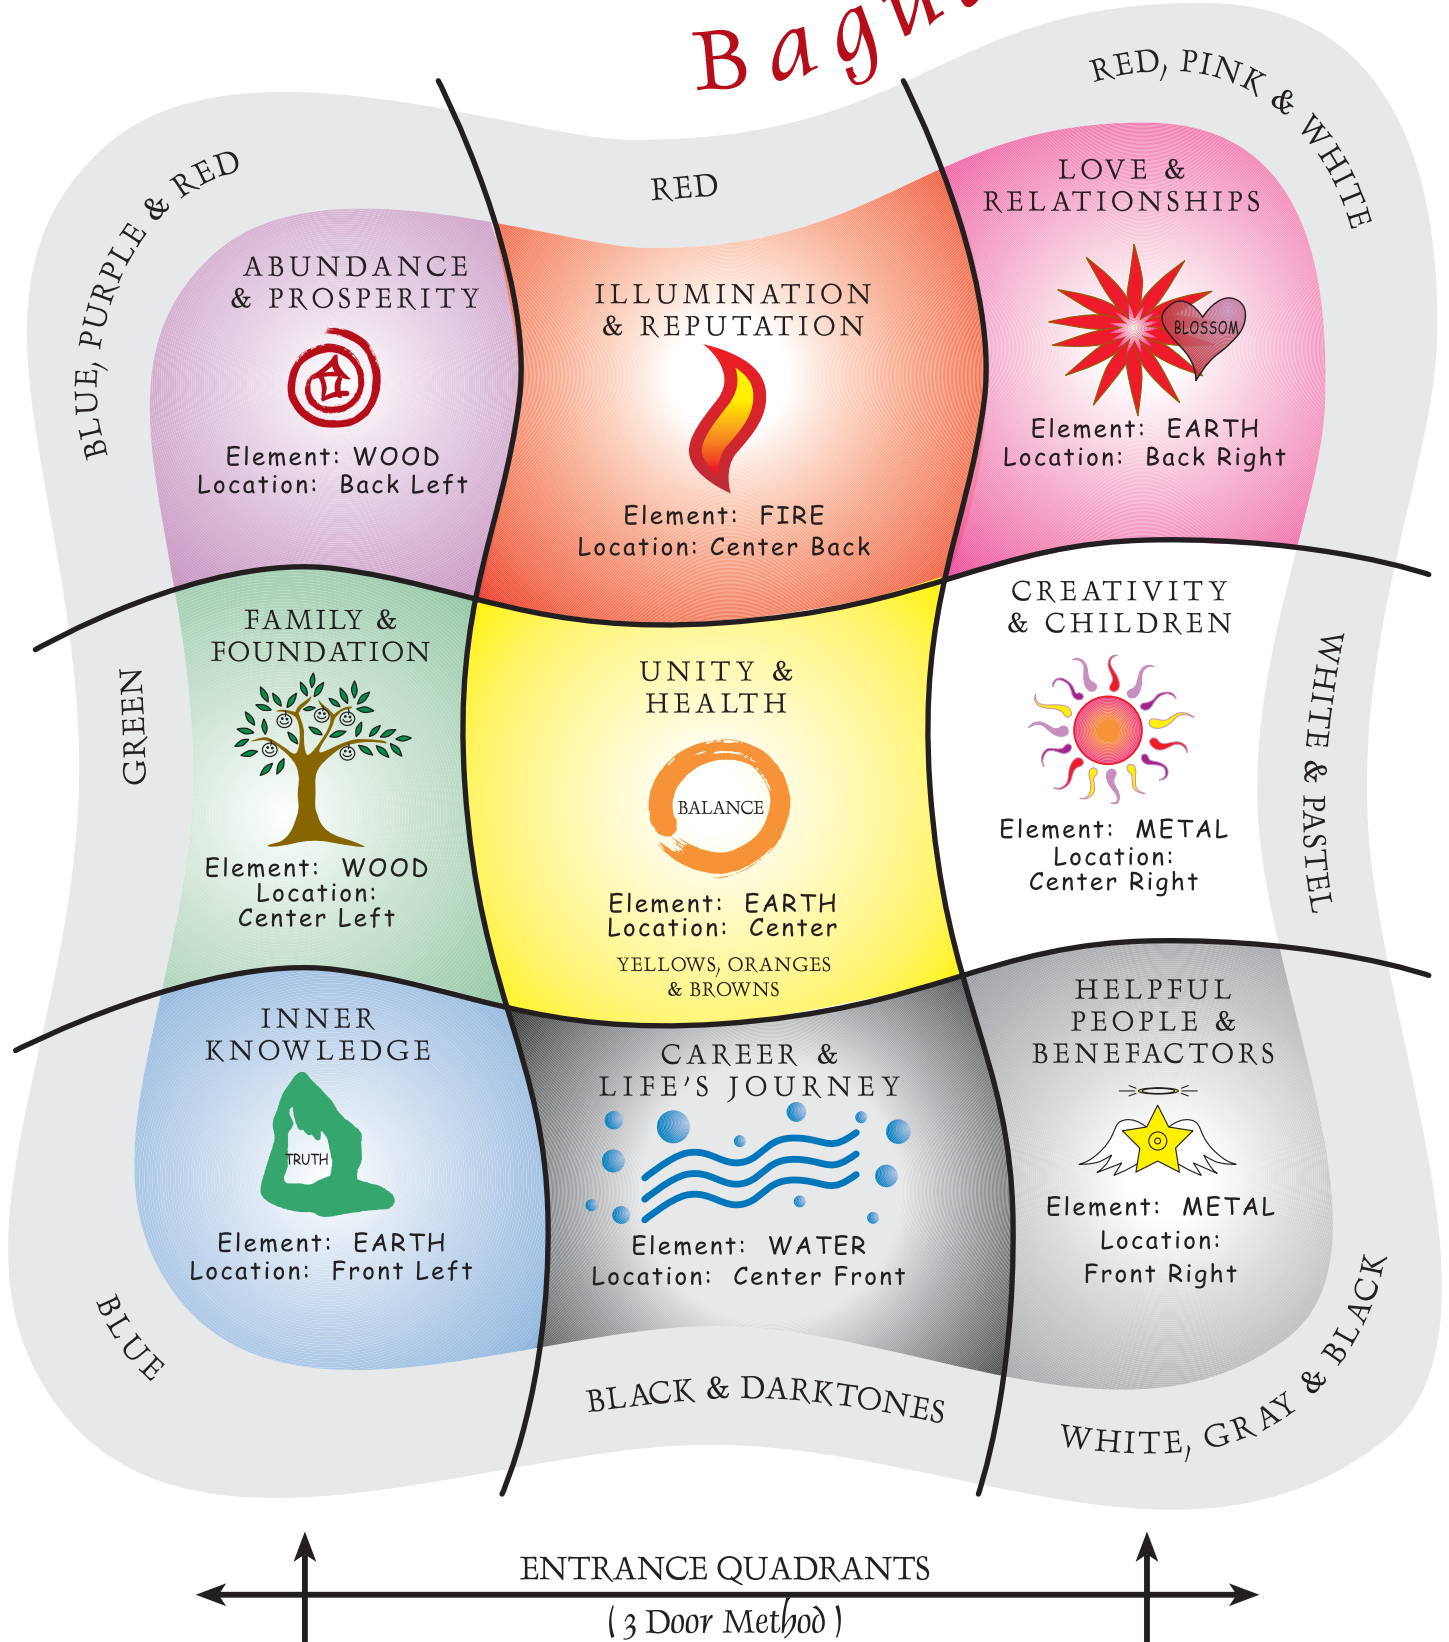

# Багана Map

**EARTH**= *Nurturing and grounded energy*

- yellows, oranges, browns
- flat rectangular and square shapes

**METAL**= *Transforming and creative energy*

- white, pastels, metal tones
- round, curved shapes

**WOOD**= *Focused and directed energy*

- greens
- tall columnar, upright rectangular shapes

**FIRE**= *Vibrant and active energy*

- reds
- triangular, pointed shapes

**WATER**= *Energizing and introspective energy*

- black, dark tones
- freeform, abstract shapes

## HOW TO POSITION THE BAGUA MAP:

One of the main tools used in Feng Shui is the Bagua. The Bagua is an energetic grid or map that is placed over your home or office. It is used to determine how energy flows within a defined space. It is composed of 9 separate sections. Each section corresponds to a particular life energy. When placing the Bagua over your home or office, you may find that several of your rooms flow into more than one Bagua area, this is fine. You are using the map to determine where these life energy areas lay within your space so that you will be able to evaluate the specific areas of improvement in your life.